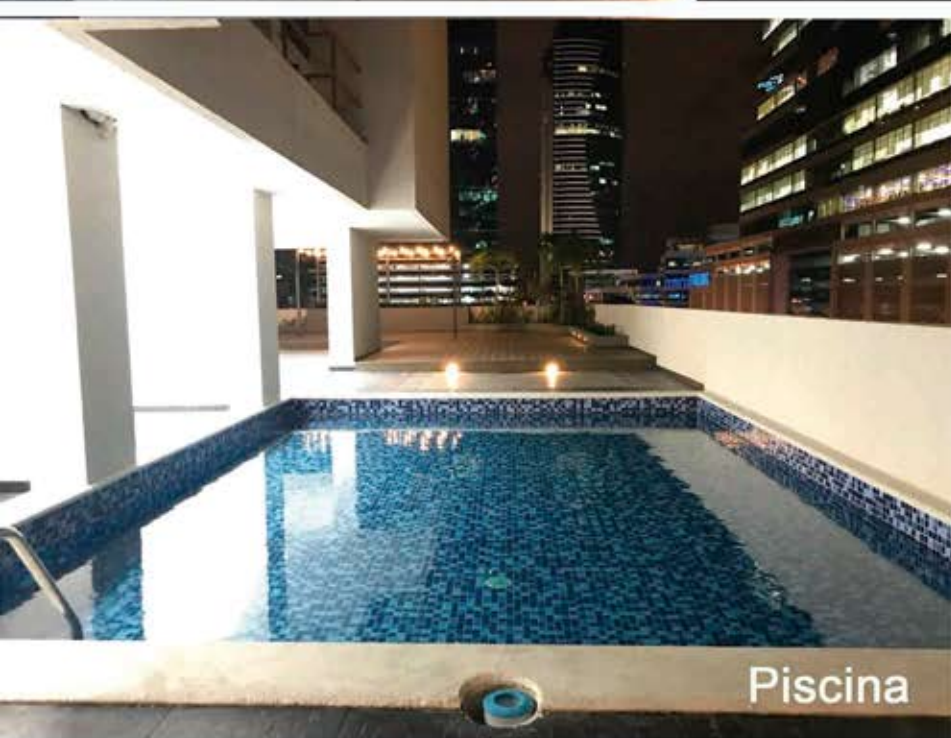

Piscina de niños

Jacuzzi

Gimnasio

Piscina