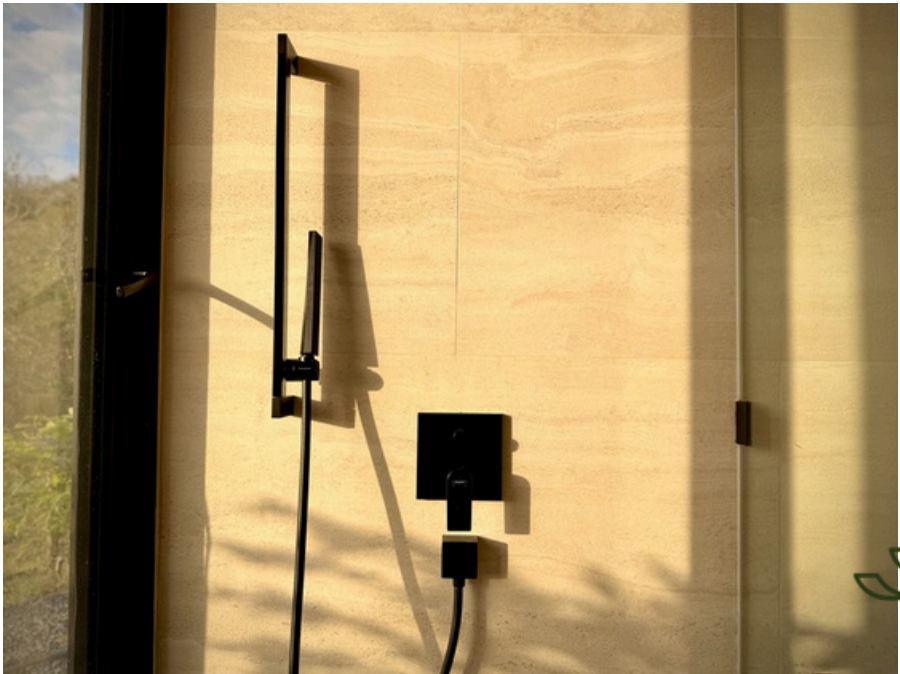

Outdoors, the villa offers a **private infinity pool**, a generous terrace, and **panoramic ocean views**, making it an ideal space for relaxation and entertaining.

Villa Bambú is also equipped with an **integrated solar panel system**, supporting a more sustainable and energy-efficient lifestyle, all within a gated community that ensures privacy, security, and tranquility.