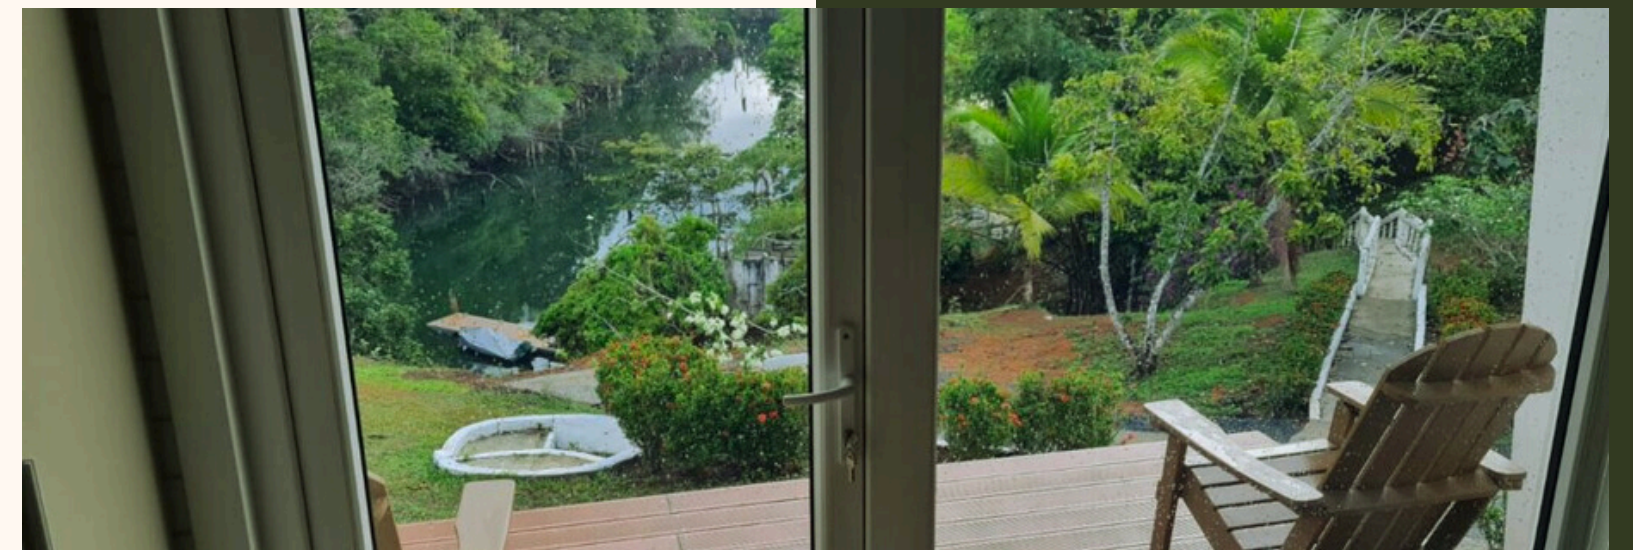

Bungalu 400

Bungalu (Trailer Cabin) Luxury Apartment with One (1) private Queen bedroom. One (1) Twin Sofa bed. Complete Kitchen. One (1) Bathroom. Deck with 2 Adirondack chairs. LAKE VIEW!!!